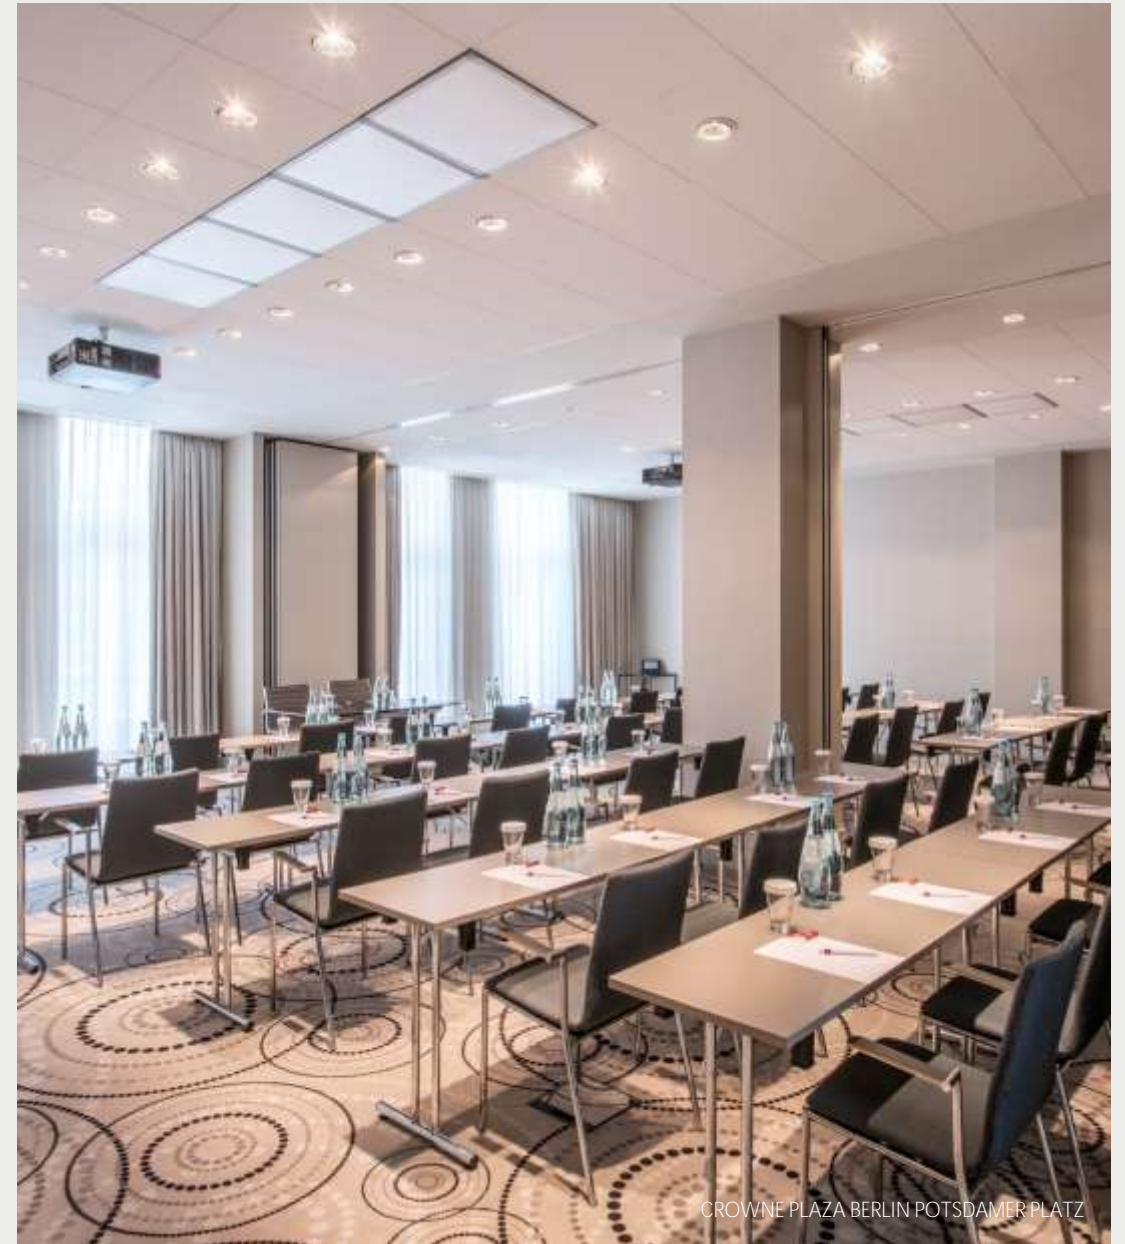

20 pax

CROWNE PLAZA BERLIN POTSDAMER PLATZ

GROUND FLOOR

MARLENE DIETRICH

Capacity

Boardroom

18 pax

U-shape

18 pax

Classroom

20 pax

CROWNE PLAZA BERLIN POTSDAMER PLATZ

GROUND FLOOR

THEODOR FONTANE

Capacity

Boardroom