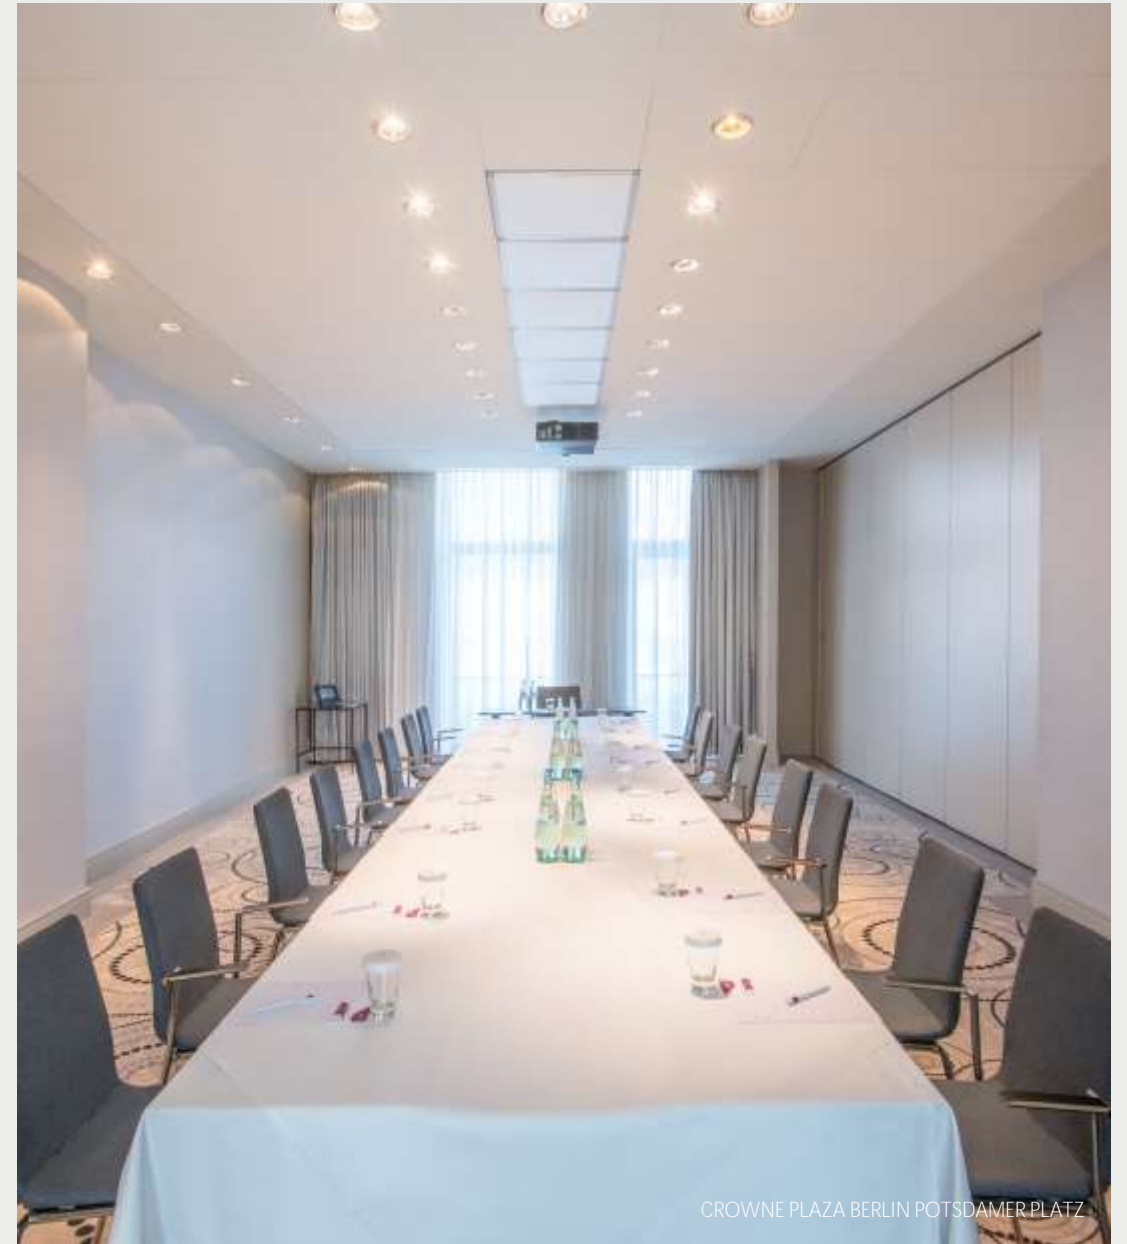

GROUND FLOOR

HILDEGARD KNEF

Capacity

Boardroom

18 pax

U-shape

18 pax

Classroom

20 pax

CROWNE PLAZA BERLIN POTSDAMER PLATZ

GROUND FLOOR

MARLENE DIETRICH

Capacity

Boardroom

18 pax

U-shape