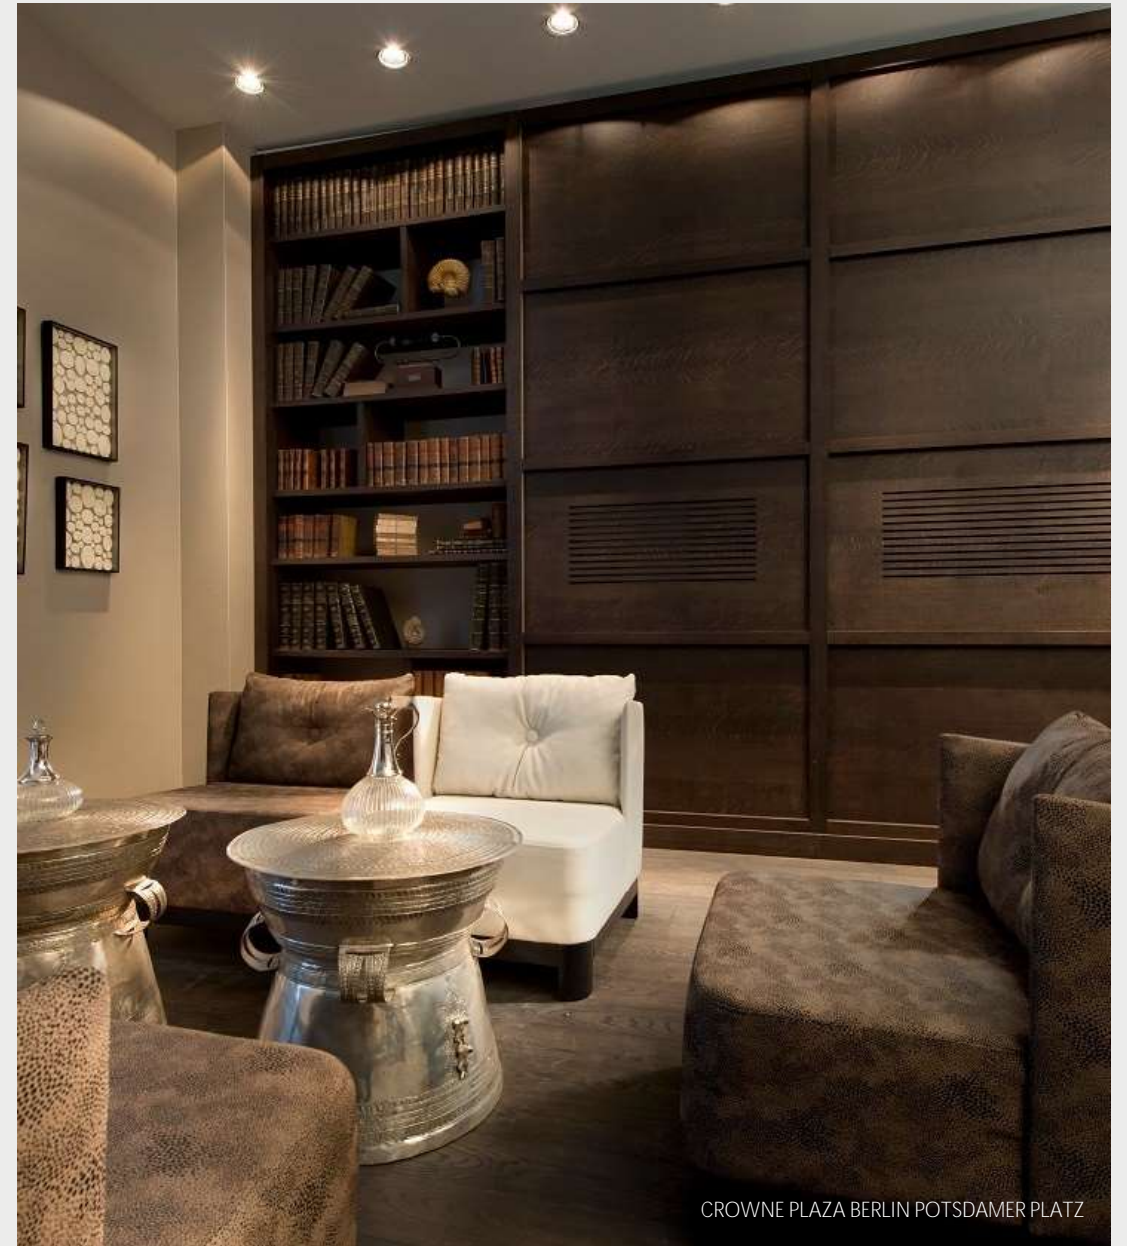

CROWNE PLAZA BERLIN POTSDAMER PLATZ